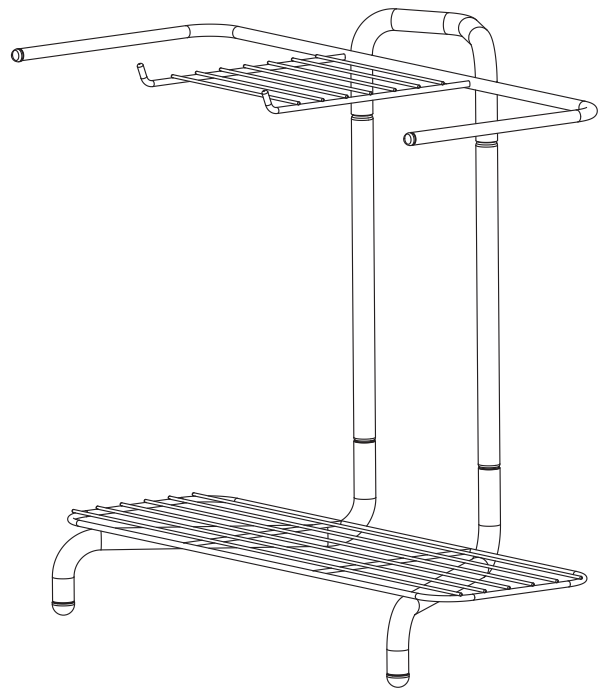

MAKE LIFE EASY: FOLLOW DIAGRAMS

CUSTOMER SERVICE: 1-800 - 474 - 6615

1

2

Delta Design Company
125 Washington St. Unit #7
Foxborough, MA 02035 USA
Phone: 800 - 474 - 6615

JACKSON RS2000
ASSEMBLY DIAGRAM

© Copyright 2008