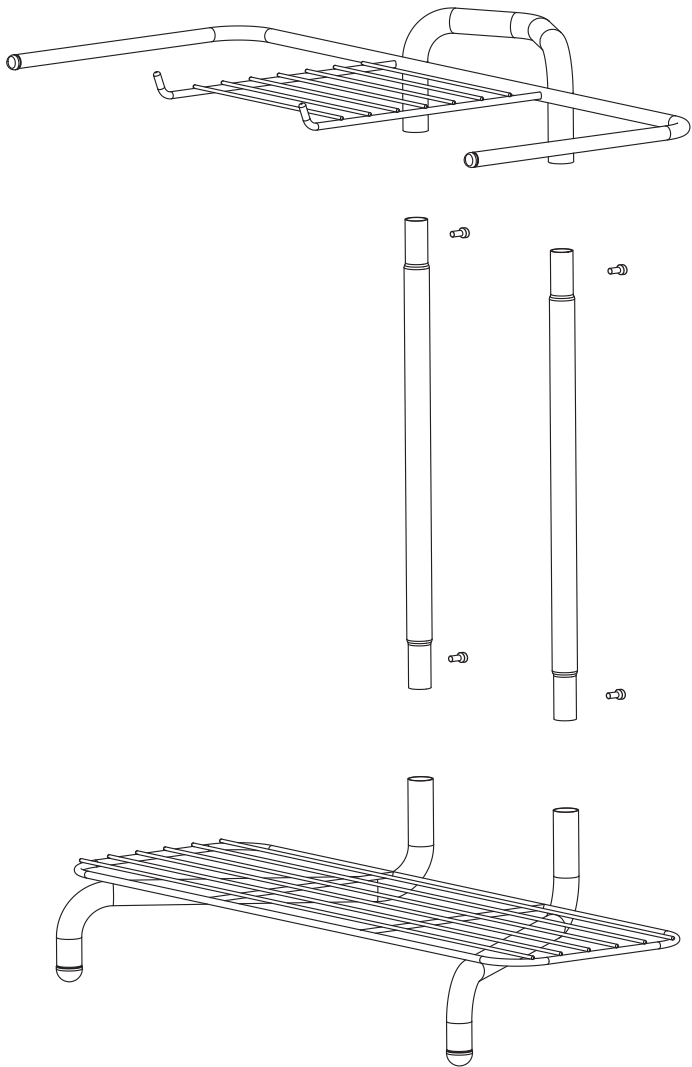

MAKE LIFE EASY: FOLLOW DIAGRAMS

CUSTOMER SERVICE: 1-800 - 474 - 6615

1

2

Delta Design Company
125 Washington St. Unit #7
Foxborough, MA 02035 USA
Phone: 800 - 474 - 6615

JACKSON RS2000
ASSEMBLY DIAGRAM

© Copyright 2008