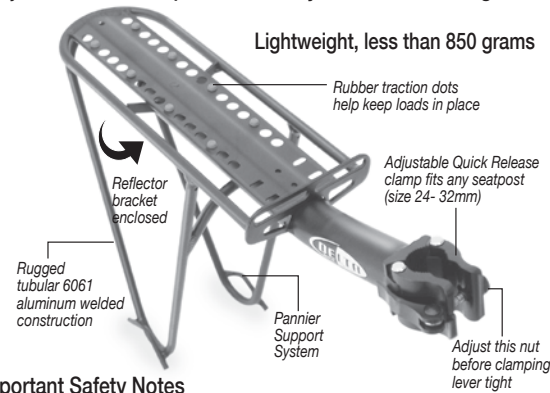

Adjustable QR clamp installs easily, without removing seat!