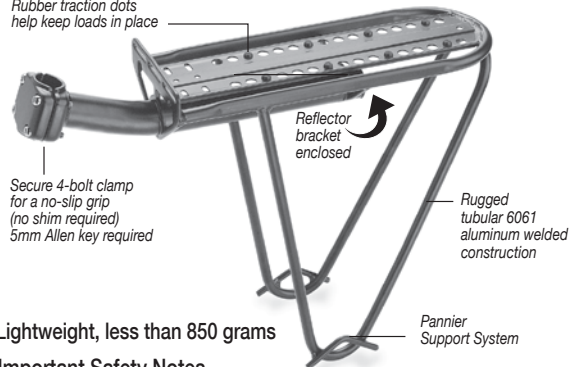

www.deltacycle.com

megarack cargo systems

Quick and easy installation, without removing seat!

Rubber traction dots help keep loads in place