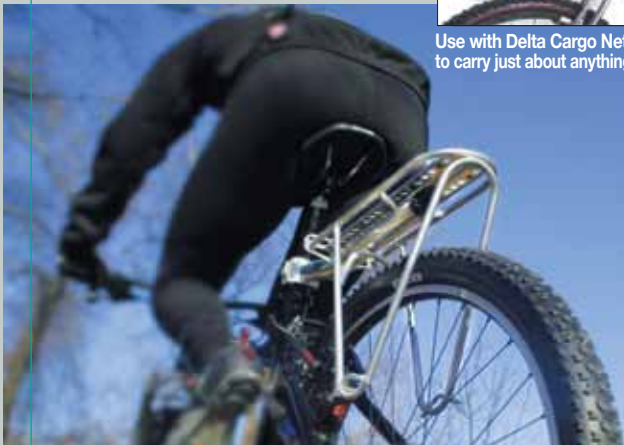

Use with Delta Cargo Net to carry just about anything