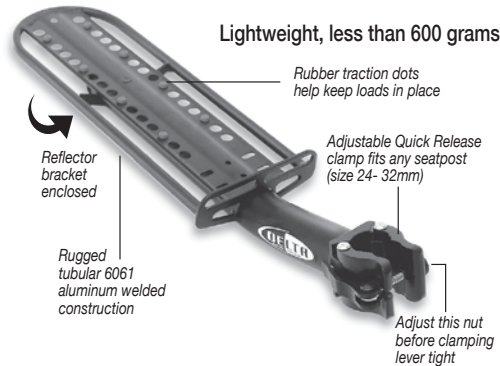

Important Safety Notes

1. Install Post Haste as low as possible to minimize stress on the seatpost.
2. The Post Haste rack is only as strong as the post that it is fastened to. Do not carry loads over 40 lbs.
3. **Never** use this rack as a seat.