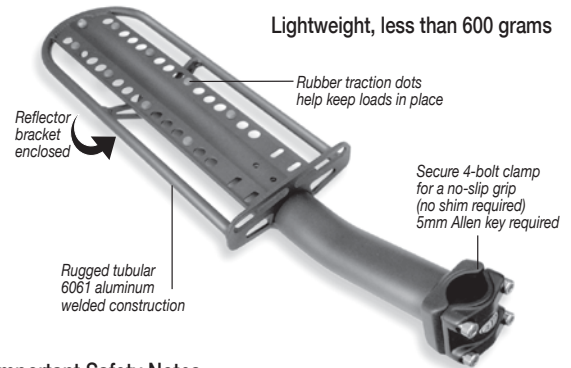

Quick and easy installation, without removing seat!

Lightweight, less than 600 grams